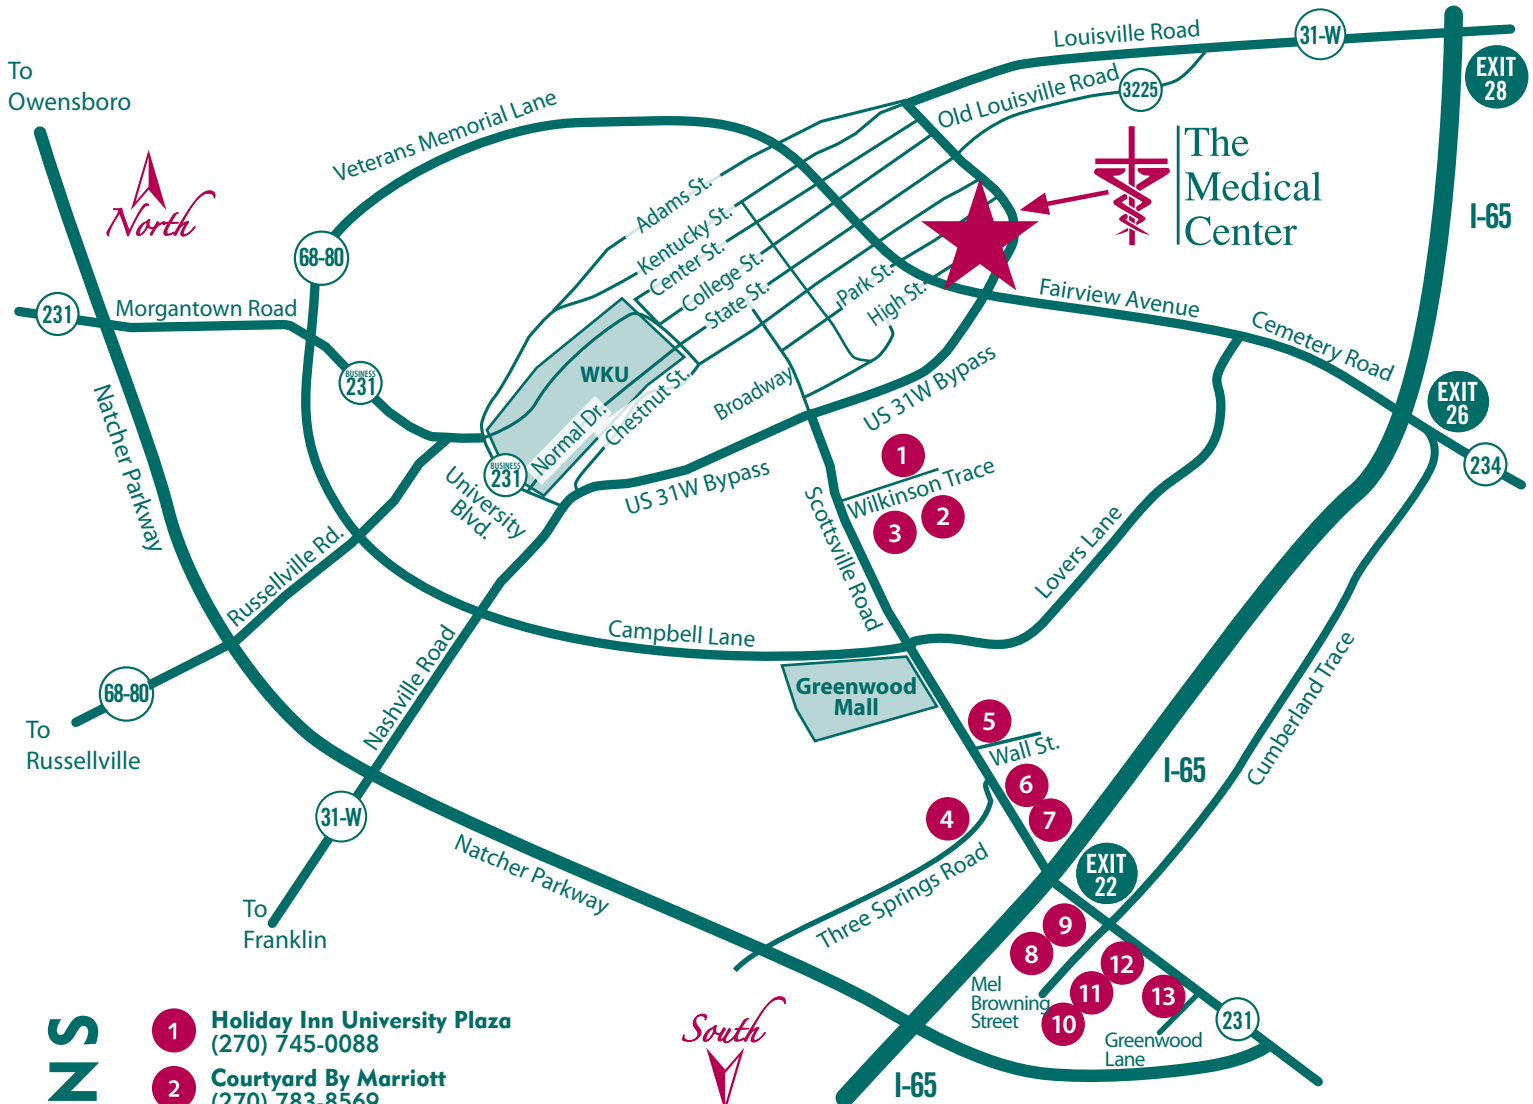

Holiday Inn University Plaza

1 1021 WILKINSON TRACE • (270) 745-0088

Courtyard By Marriott

2 1010 WILKINSON TRACE • (270) 783-8569

Hilton Garden Inn

3 1020 WILKINSON TRACE • (270) 781-6778

Hampton Inn

4 233 THREE SPRINGS ROAD • (270) 842-4100

Microtel Inn & Suites

9 1980 MEL BROWNING STREET • (270) 745-9922

Quality Inn

10 1919 MEL BROWNING STREET • (270) 846-4588

Home-Towne Suites

11 1929 MEL BROWNING STREET • (270) 846-3311

La Quinta Inn

12 1953 MEL BROWNING STREET • (270) 783-0053

TRAVEL MAP

The
Medical
Center

250 Park Street

Bowling Green, Kentucky

Phone: (270) 745-1000

www.TheMedicalCenter.org

ACCOMMODATIONS

- 1 **Holiday Inn University Plaza**
(270) 745-0088
- 2 **Courtyard By Marriott**
(270) 783-8569
- 3 **Hilton Garden Inn**
(270) 781-6778
- 4 **Hampton Inn**
(270) 842-4100
- 5 **News Inn of Bowling Green**
(270) 781-3460
- 6 **Candlewood Suites**
(270) 843-5505
- 7 **Drury Inn**
(270) 842-7100
- 8 **Fairfield Inn by Marriott**
(270) 782-6933
- 9 **Microtel Inn & Suites**
(270) 745-9922
- 10 **Quality Inn**
(270) 846-4588
- 11 **Home-Towne Suites**
(270) 846-3311
- 12 **La Quinta Inn**
(270) 783-0053
- 13 **Sleep Inn**
(270) 842-3800